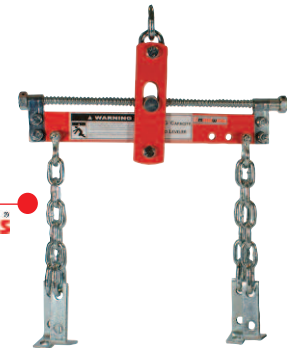

Stock No	PRICE
754756100	£345.00

Load leveler

450 kilo capacity load leveler with 415mm adjustment range. For use with the Metalworks 1 ton workshop crane (754756100).

Capacity kg	Dimensions mm	Weight kg
450	445 x 64 x 190	5.5

Stock No	PRICE
754751500	£49.90

Transmission Jack

500 kilo capacity transmission jack with a minimum height of 1.1 metres and a maximum working height of 1.9 metres. Complete with "dead man's handle" for added safety.